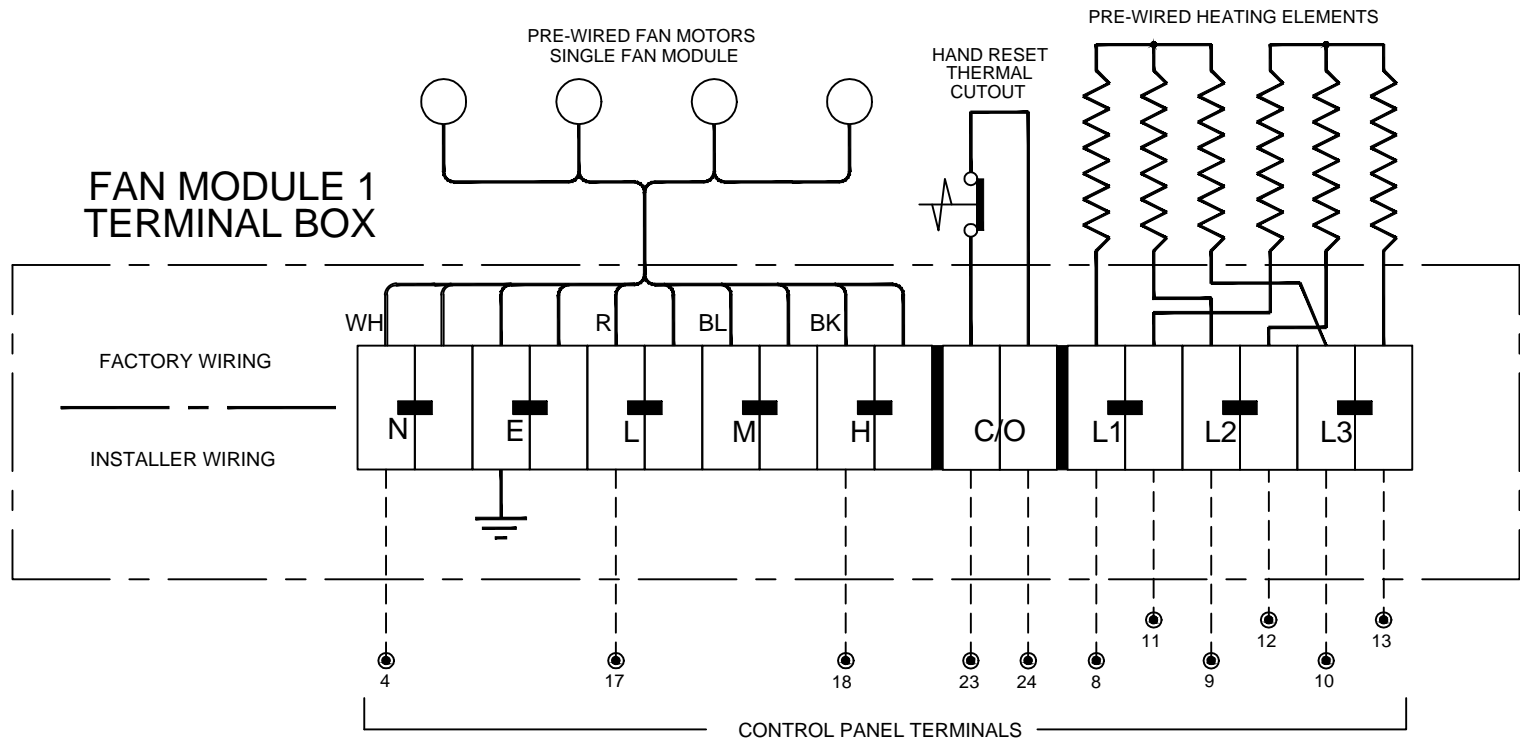

AB225 ELECTRICALLY HEATED AIR CURTAIN

DOOR WIDTH	AIRBLOC MODEL	No OF MODULES	TOTAL No OF FANS	TOTAL ELEMENTS LOADING (kW)	MCB1 SIZE (A)
		AB225			
2.25M	AB225E	1	4	24 (2 x 12)	40

SITE SELECT FAN SPEED BETWEEN HIGH & LOW, HIGH & MEDIUM, OR MEDIUM & LOW BY CONNECTING THE APPROPRIATE FEED TO THE CORRESPONDING AIR CURTAIN TERMINAL

SINGLE MOTOR FLC 5.2A

LEGEND:
C/O = THERMAL CUTOUT
L = LOW SPEED
M = MEDIUM SPEED
H = HIGH SPEED
L1, L2, L3 = 3 PHASE FEEDS

MOTOR LEAD COLOURS

RED LOW SPEED
BLUE MEDIUM SPEED
BLACK HIGH SPEED
WHITE NEUTRAL

2	02/02/18	MCBS/CONTACTORS UPRATED
1	22/12/15	MAINS ISOLATOR SWITCHED NEUTRAL
REV	DATE	DESCRIPTION

Wiring Colour Scheme Phases.....: Black Control 230V.....: Red Neutral.....: Light Blue 24 VAC.....: Violet 24 VAC Ground.: White 24 VDC.....: Dark Blue 0-10 VDC.....: Orange Analogue Inputs: Grey	TITLE SCHEMATIC WIRING DIAGRAM 2 SPEED ELECTRICALLY HEATED SINGLE MODULE DOOR CURTAINS 18KW	DRAWN SH	13/03/14	JOB No
	CLIENT STANDARD	CHECKED JC	DRAWING No CP-AB-ELEC-SINGLE-18 R2	REVISION 2
	APPROVED	SHEET 2 of 2	NORTEK GLOBAL HVAC Ferns Pool Avenue Brierley Hill West Midlands DY5 12A Tel: 01354 488 700 Fax: 01354 488 707	
	APPROVED	SHEET 2 of 2	NORTEK GLOBAL HVAC Ferns Pool Avenue Brierley Hill West Midlands DY5 12A Tel: 01354 488 700 Fax: 01354 488 707